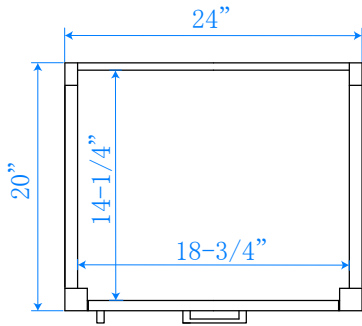

# WYNDHAM COLLECTION

Note: All Measurements are  $\pm 1/4"$

WC-2525-LT