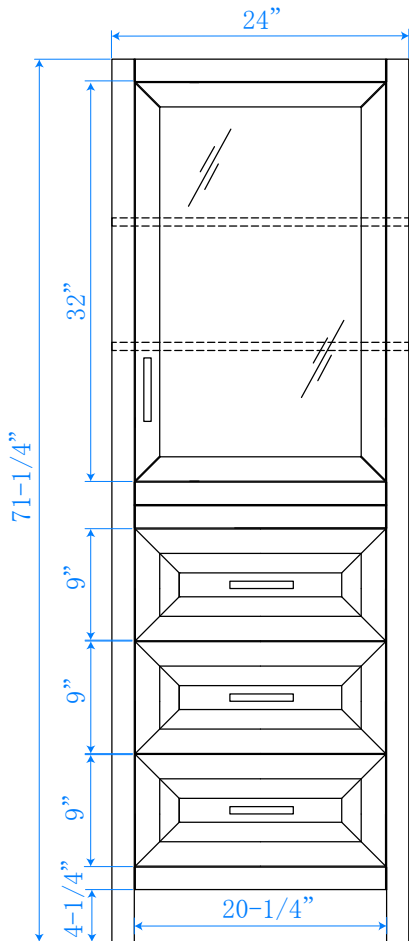

# WYNDHAM COLLECTION

Note: All Measurements are  $\pm 1/4"$

WC-2525-LT