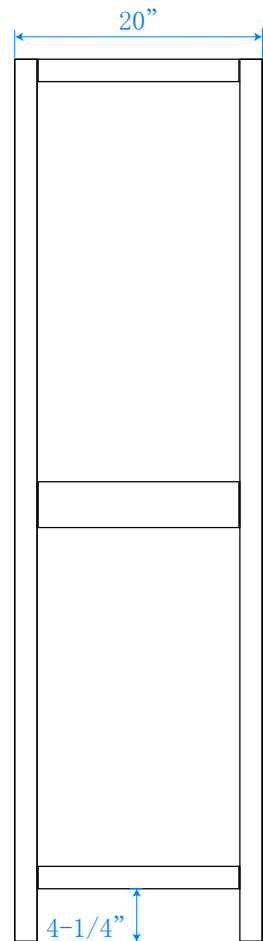

# WYNDHAM COLLECTION

Note: All Measurements are  $\pm 1/4"$

WC-2525-LT